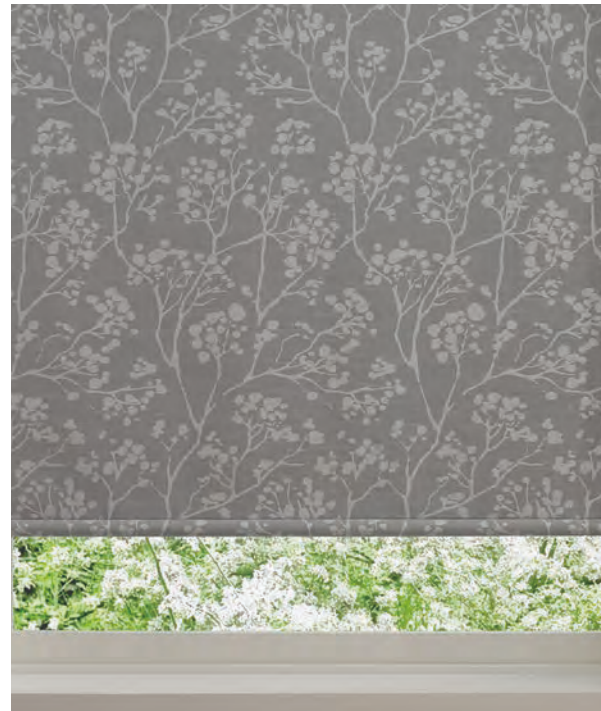

Designer Roller Shades

Featuring beautiful textures, bold prints and color, Designer Roller Shades are loved for their clean appearance and versatility. Choose from the most comprehensive woven fabric collection on the market in a variety of design options, including Roller Duolite® Shades. The Roller Duolite Shade combines a sheer or semi-sheer fabric with a room-darkening liner in a single shade, for perfect privacy and light control. Also, most Designer Roller styles are offered as Skyline® Gliding Window Panels—the ideal solution when coordinating windows that require horizontal and vertical applications in the same room.

Orientation: Horizontal
Width: 12"-120"
Height: 12"-132"
Motorization options: Yes
Specialty shape options: No