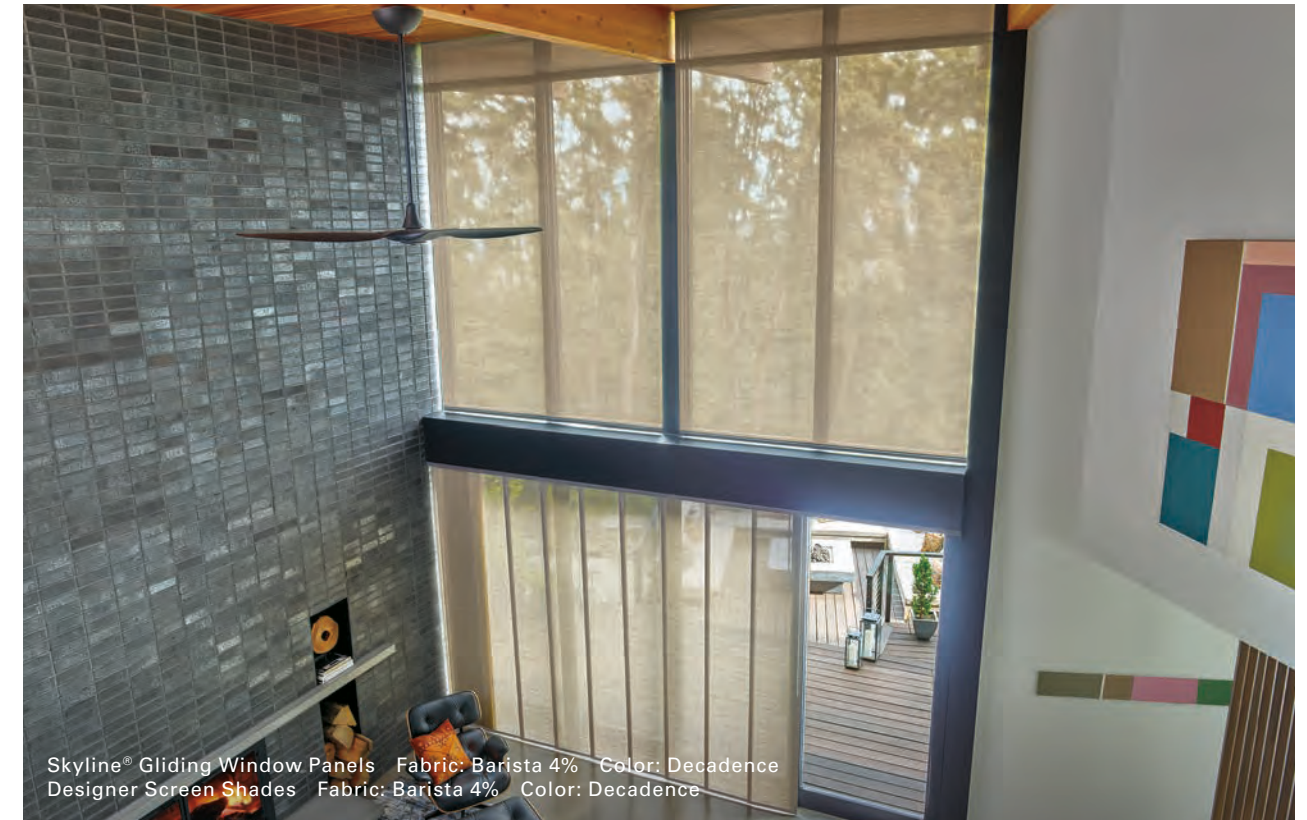

Skyline® Gliding Window Panels Fabric: Barista 4% Color: Decadence
Designer Screen Shades Fabric: Barista 4% Color: Decadence