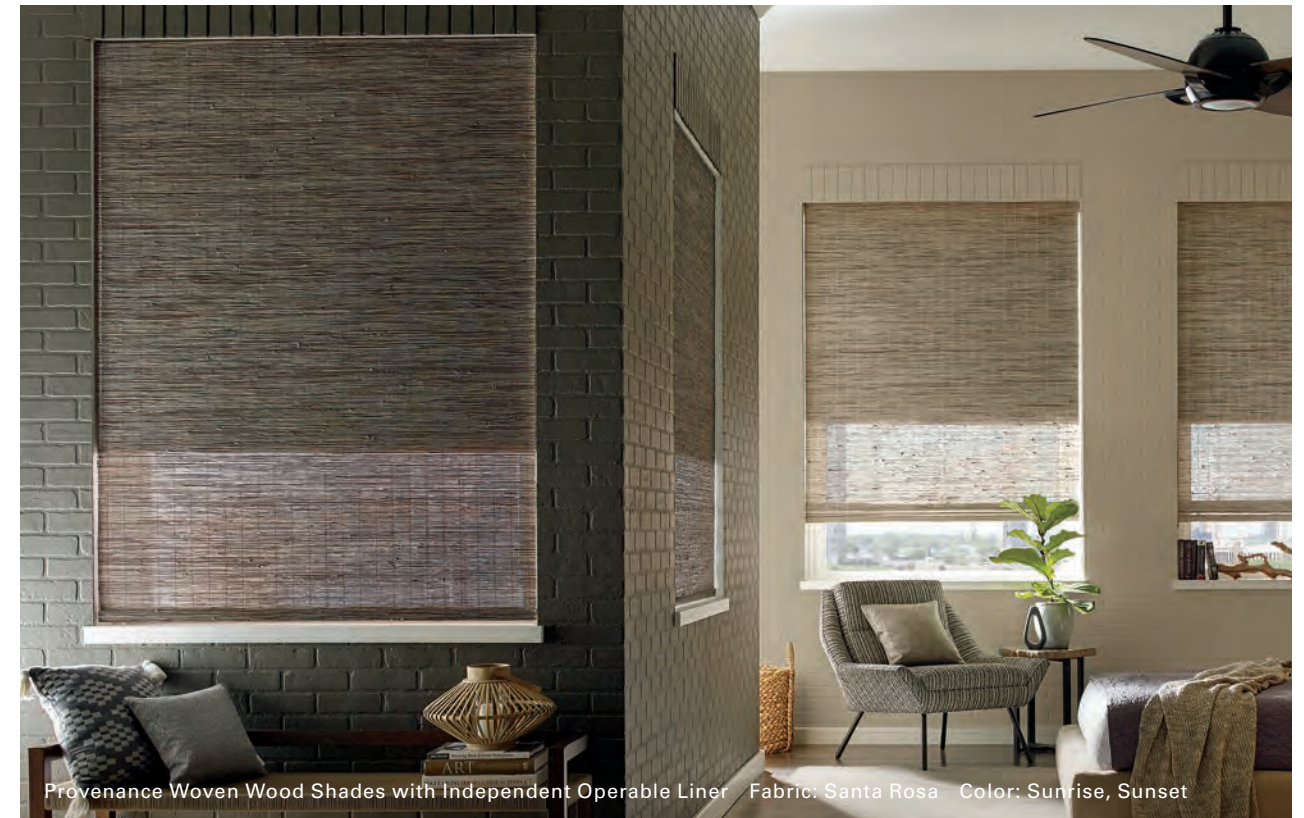

Orientation: Horizontal
Width: 12"-107"
Height: 16"-120"
Motorization options: Yes
Specialty shape options: No

Designer Banded Shades Fabric: Buckingham Color: Organza

Designer Banded Shades Fabric: South Beach Color: Platinum

Designer Banded Shades Fabric: Evoke Color: Glow

Provenance® Woven Wood Shades

Provenance® Woven Wood Shades bring an organic style to your home. Handcrafted, natural materials are artistically woven to create a design story of light, texture and color for every window. Customize your light and privacy throughout the day with the optional Independent Operable Liner featuring an energy-efficient honeycomb fabric.

Orientation: Horizontal
Width: 12"-144"
Height: 16"-108"
Motorization options: Yes
Specialty shape options: Yes

Provenance® Woven Wood Shades Fabric: Calliope Color: Santorini

Provenance Woven Wood Shades Fabric: Mindanao Color: Graphite